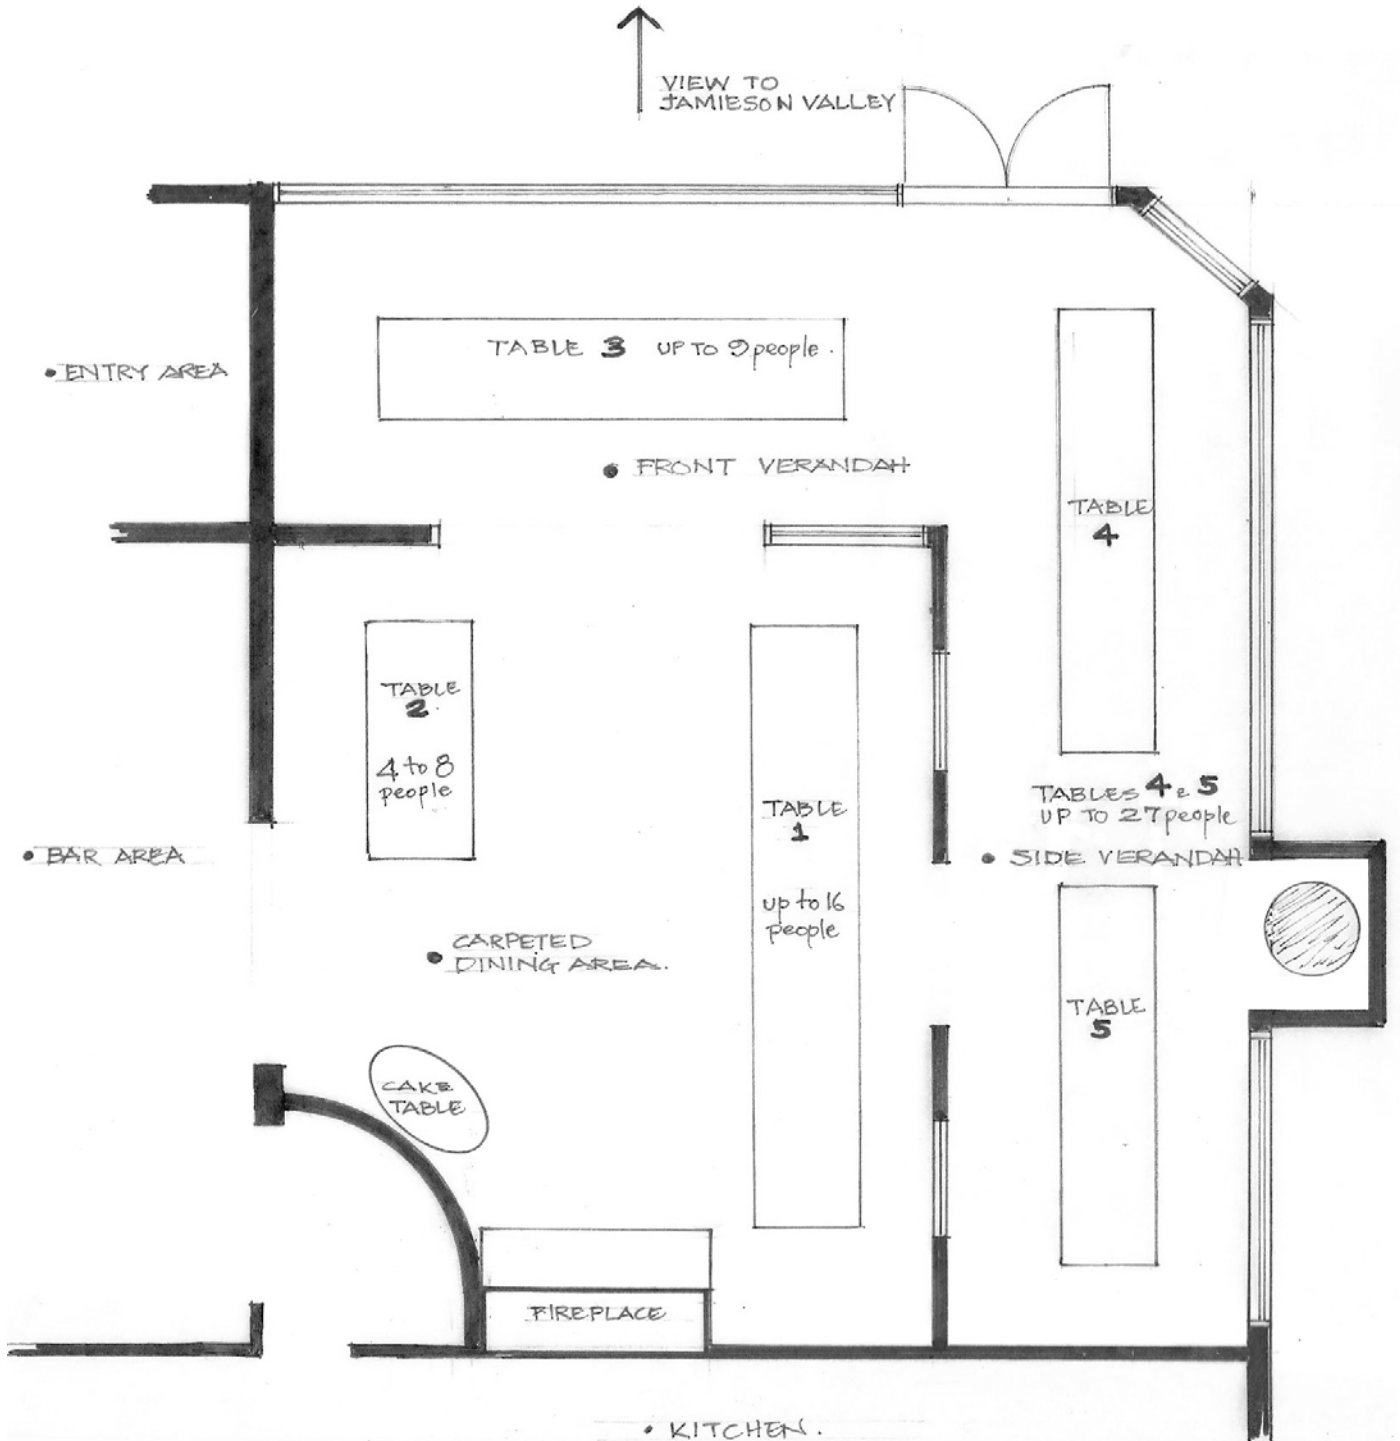

SOLITARY TABLE LAYOUT

Solitary Restaurant
90 Cliff Drive, Leura Falls, Blue Mountains
Phone: 02 4782 1164
Email: info@solitary.com.au